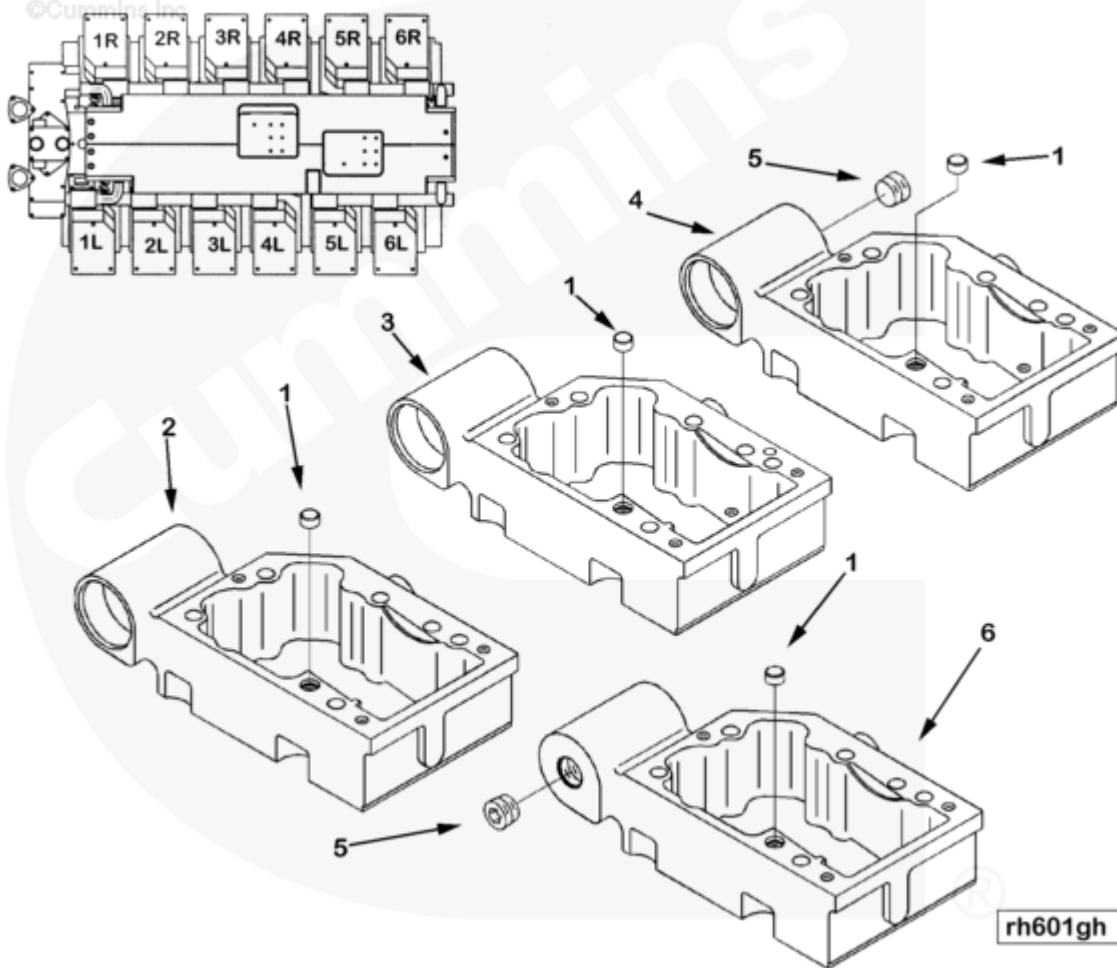

Parts Catalog - Option Detail

Electronic Parts Catalog - Option Detail				
Option	Group	Graphic	Film Card	Date
PP2404	03.01	rh601gh	K38	28-SEP-98
Engines	GTA38, K38, KTA38GC CM558, QSK38 CM2150 K106, QSK38 CM2150 MCRS, QSK38 CM850 MCRS			

[SMALL](#) | [MEDIUM](#) | [LARGE](#)

Cart	Ref No	Part Number	Part Description	Required	Remarks
View My Cart					
		PP2404	Rocker Lever Housing Assembly		
<input type="checkbox"/>	1	205129	Ring Dowel	12	
<input type="checkbox"/>	2	3177713	Rocker Lever Housing	2	
<input type="checkbox"/>	3	3202194	Rocker Lever Housing	6	

<input type="checkbox"/>	4	3202199	Rocker Lever Housing	2	
<input type="checkbox"/>	5	3628607	Pipe Plug	4	3/4-14.
<input type="checkbox"/>	6	3897520	Rocker Lever Housing	2	

© 2019 Cummins Inc., Box 3005, Columbus, IN 47202-3005 U.S.A.
 Terms of Use and Disclaimers | Recommended System Requirements
 Need Assistance? Please click on the Contact Us button in the top right corner of any page.